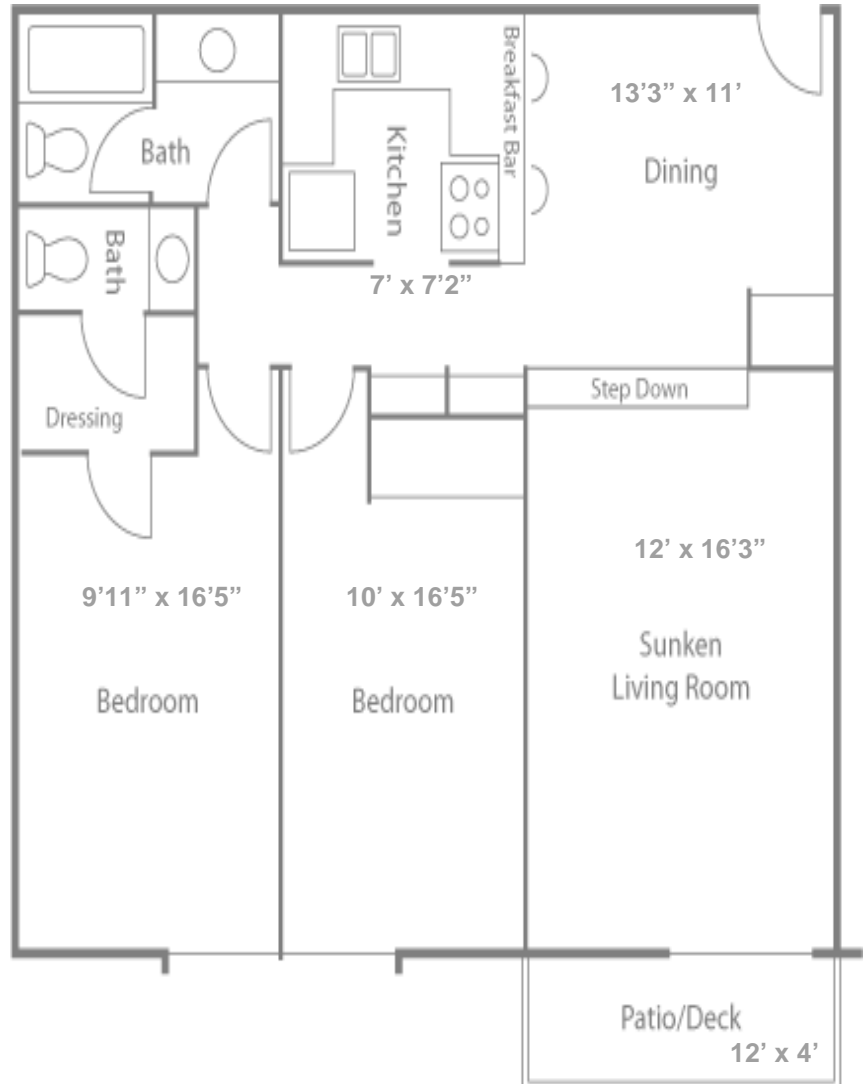

Two Bedroom

Specifications:

- 950 Sq Ft
- Breakfast Bar
- Dishwasher
- Private Patio/Balcony
- Intercom/phone entry system
- Underground parking available