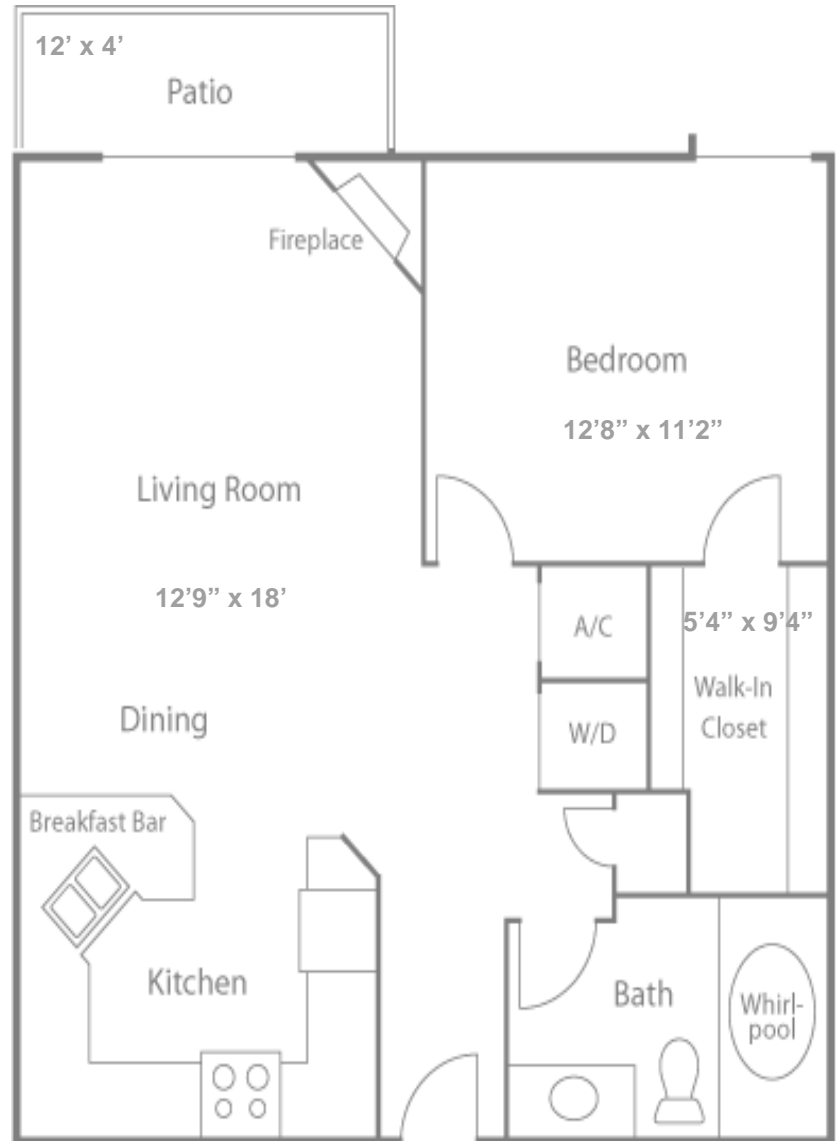

# Mini Bedroom

## Specifications:

- 550 Sq Ft
- Breakfast Bar
- Accordion Door
- Patio/Deck 12-0 x 5-0
- Full Sized W/D
- Heat Included
- Shared Internet Access Included
- Dishwasher
- Extra Storage
- Automatic Icemaker

## Specifications:

- 700 Sq Ft
- Breakfast Bar
- Patio/Deck
- Dishwasher
- Underground parking available
- Intercom/phone entry system

## Specifications:

- 780 Sq Ft
- Breakfast Bar
- Full Sized W/D
- Heat & Hot Water Included
- Shared Internet Access Included
- Dishwasher
- Whirlpool tub
- Gas Fireplace
- Central Air Conditioning
- Extra Storage
- Automatic Icemaker
- Underground parking available
- Intercom/phone entry system