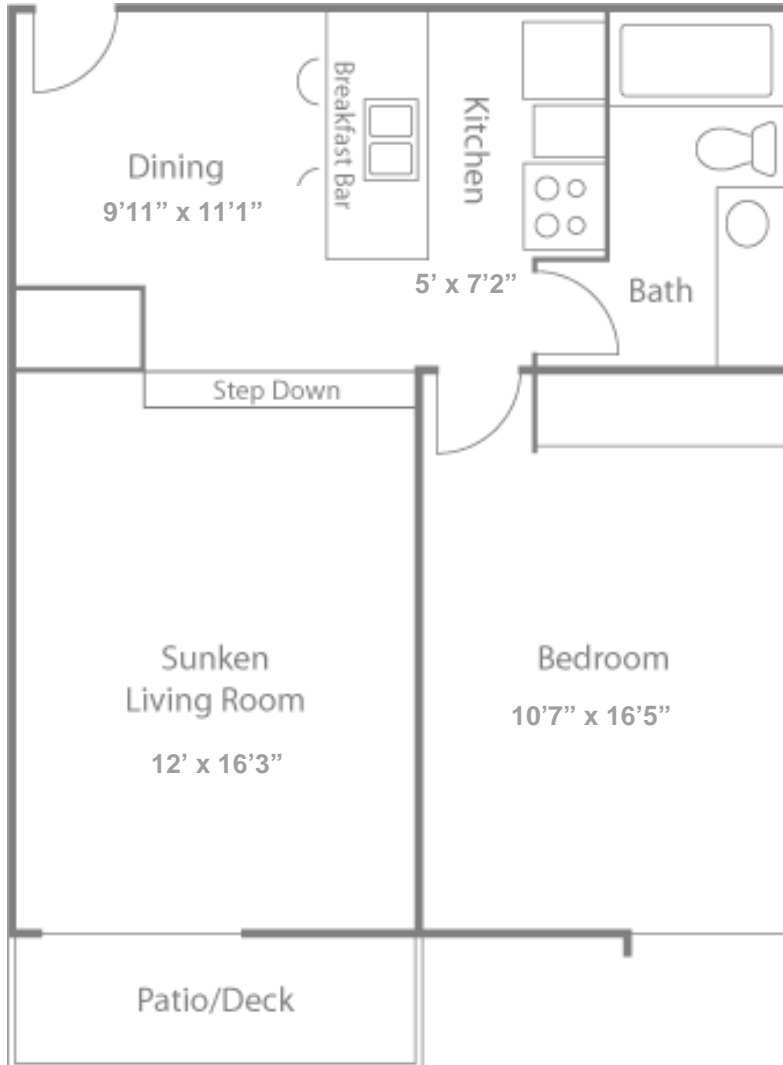

One Bedroom

Specifications:

- 700 Sq Ft
- Breakfast Bar
- Patio/Deck
- Dishwasher
- Underground parking available
- Intercom/phone entry system