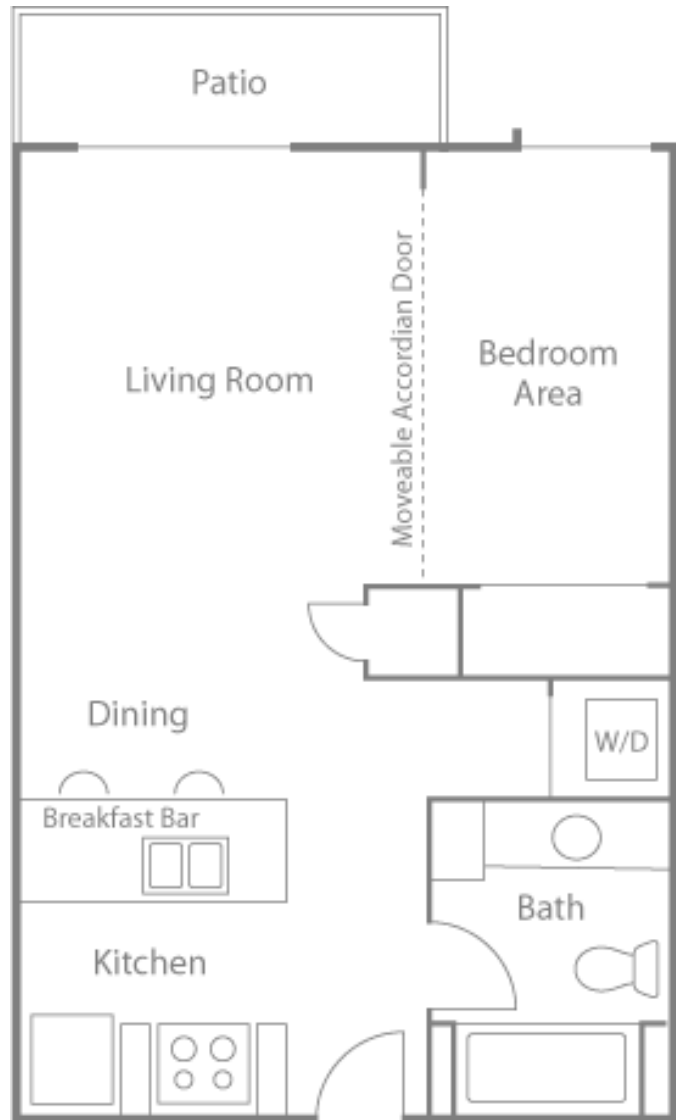

# Mini Bedroom

## Specifications:

- 550 Sq Ft
- Breakfast Bar
- Accordion Door
- Patio/Deck 12-0 x 5-0
- Full Sized W/D
- Heat Included
- Shared Internet Access Included
- Dishwasher
- Extra Storage
- Automatic Icemaker

## Specifications:

- 700 Sq Ft
- Breakfast Bar
- Patio/Deck
- Dishwasher
- Underground parking available
- Intercom/phone entry system

## Specifications:

- 780 Sq Ft
- Breakfast Bar
- Full Sized W/D
- Heat & Hot Water Included
- Shared Internet Access Included
- Dishwasher
- Whirlpool tub
- Gas Fireplace
- Central Air Conditioning
- Extra Storage
- Automatic Icemaker
- Underground parking available
- Intercom/phone entry system